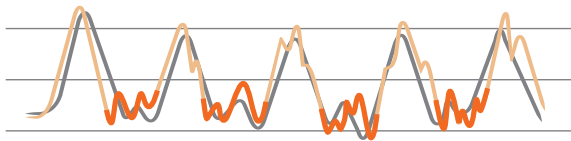

MORE HARMONIC PARTIALS

The unique cord allows the Silverstein Ligature to minimize surface contact with the reed. With minimal surface contact the reed is able to vibrate more freely, enhancing its natural qualities and giving you the purest sound possible. The difference can be seen in comparison audio laboratory tests that clearly show the more defined harmonic partials of the Silverstein Ligature, indicating a richer, fuller sound.