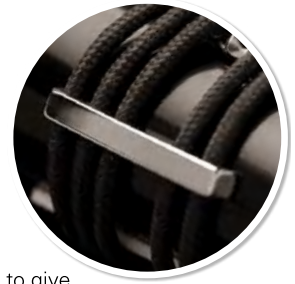

The first ever ligature with the ability to moisten the reed. The cord of the Silverstein Ligature is composed of a special material that allows it to absorb and retain moisture. The ligature can actually be wet or soaked before mounting to provide moisture to your reed, helping to keep it wet longer during any performance.

The unique feature can also help reduce reed warpage by more than 50%, as shown on the graph. You will no longer have to worry about the reed during an extended performance, and with the Silverstein Ligature, your favorite reeds can remain valuable to you for a much longer period of time.

MORE HARMONIC PARTIALS

The unique cord allows the Silverstein Ligature to minimize surface contact with the reed. With minimal surface contact the reed is able to vibrate more freely, enhancing its natural qualities and giving you the purest sound possible. The difference can be seen in comparison audio laboratory tests that clearly show the more defined harmonic partials of the Silverstein Ligature, indicating a richer, fuller sound.

**By audio lab test. See more details on our website.*

FINE TUNER

Silverstein Ligature comes with a patented Fine Tuning System on the ligature itself. The Fine Tuner Mechanism changes how the ligature responds to the vibrations of the reed, subtly tuning the focus and color of your sound to give you unprecedented control and flexibility. With it, you can accentuate a focus and color of sound that perfectly accommodates the music you play at any time.