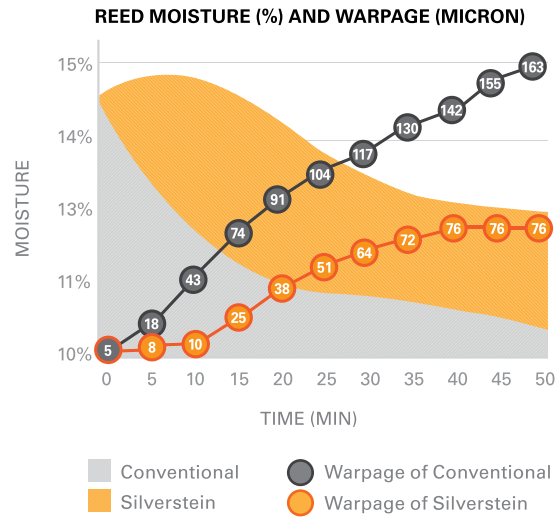

“ The Silverstein Ligature is a definite advance for saxophonists. It allows the reed to project clearly without bias and there is a way to adjust vibrational capacity to one’s liking. An excellent product! ”
DAVID LIEBMAN

“ I was totally surprised when I tried the Silverstein Ligature. There seems to be more low end and air in the sound, and it is consistent throughout the range of the horn. ”
JERRY BERGONZI

MOISTURE RETENTION

The unique feature can also help reduce reed warpage by more than 50%, as shown on the graph. You will no longer have to worry about the reed during an extended performance, and with the Silverstein Ligature, your favorite reeds can remain valuable to you for a much longer period of time.